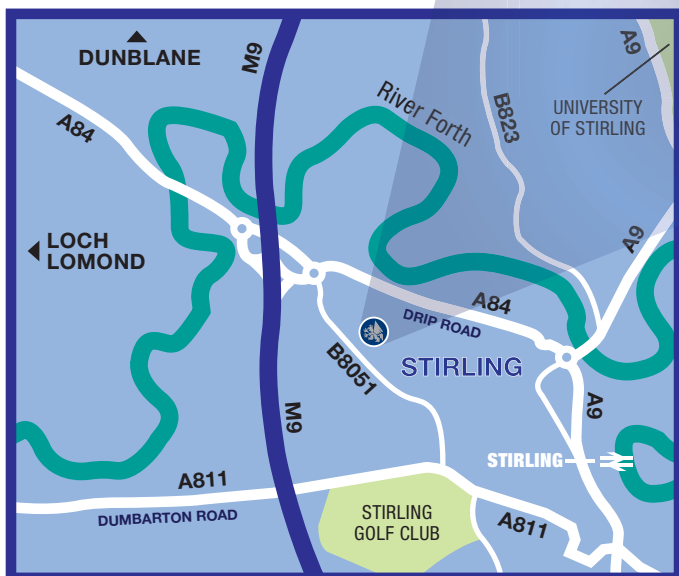

NEARBY CENTRES

Forsyth House, 93 George Street,
Edinburgh, EH2 3ES T: 0131 240 1200

Property Misdescriptions Act 1991/Misrepresentation Act 1967: These particulars are believed to be correct but accuracy cannot be guaranteed and they are expressly excluded from any contract.

FORSYTH
BUSINESS CENTRES