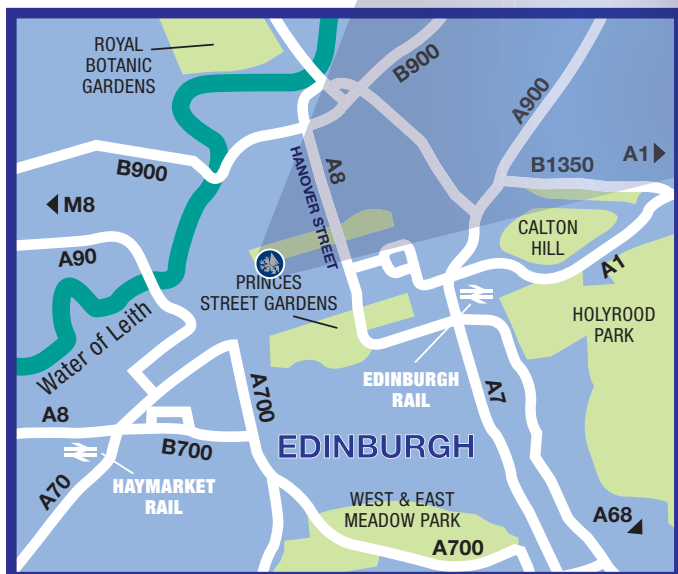

EDINBURGH

Forsyth@George Street

Edinburgh Waverley and Haymarket train stations are 15 minutes walk or 5 minutes by taxi. Edinburgh airport is only 10 miles from the city centre.

NEARBY CENTRES

Forsyth House, Lomond Court,
Castle Business Park, Stirling, FK9 4TU
T: 01786 431 700